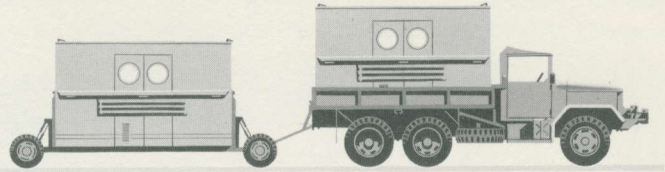

The elements of the field hospital are packed so they can be shipped by almost any means of transportation. The largest packed unit (the expandable element) only measures 144 by 84 inches, with a 96 inch height and weighs 4000 to 7000

pounds, depending on equipment included to tailor the element to a specific mission. All elements are self-contained and skid mounted with lifting, towing provisions and attach points for a transporter. Elements can be transported on a M-35 truck.

TRANSPORTATION AND HANDLING